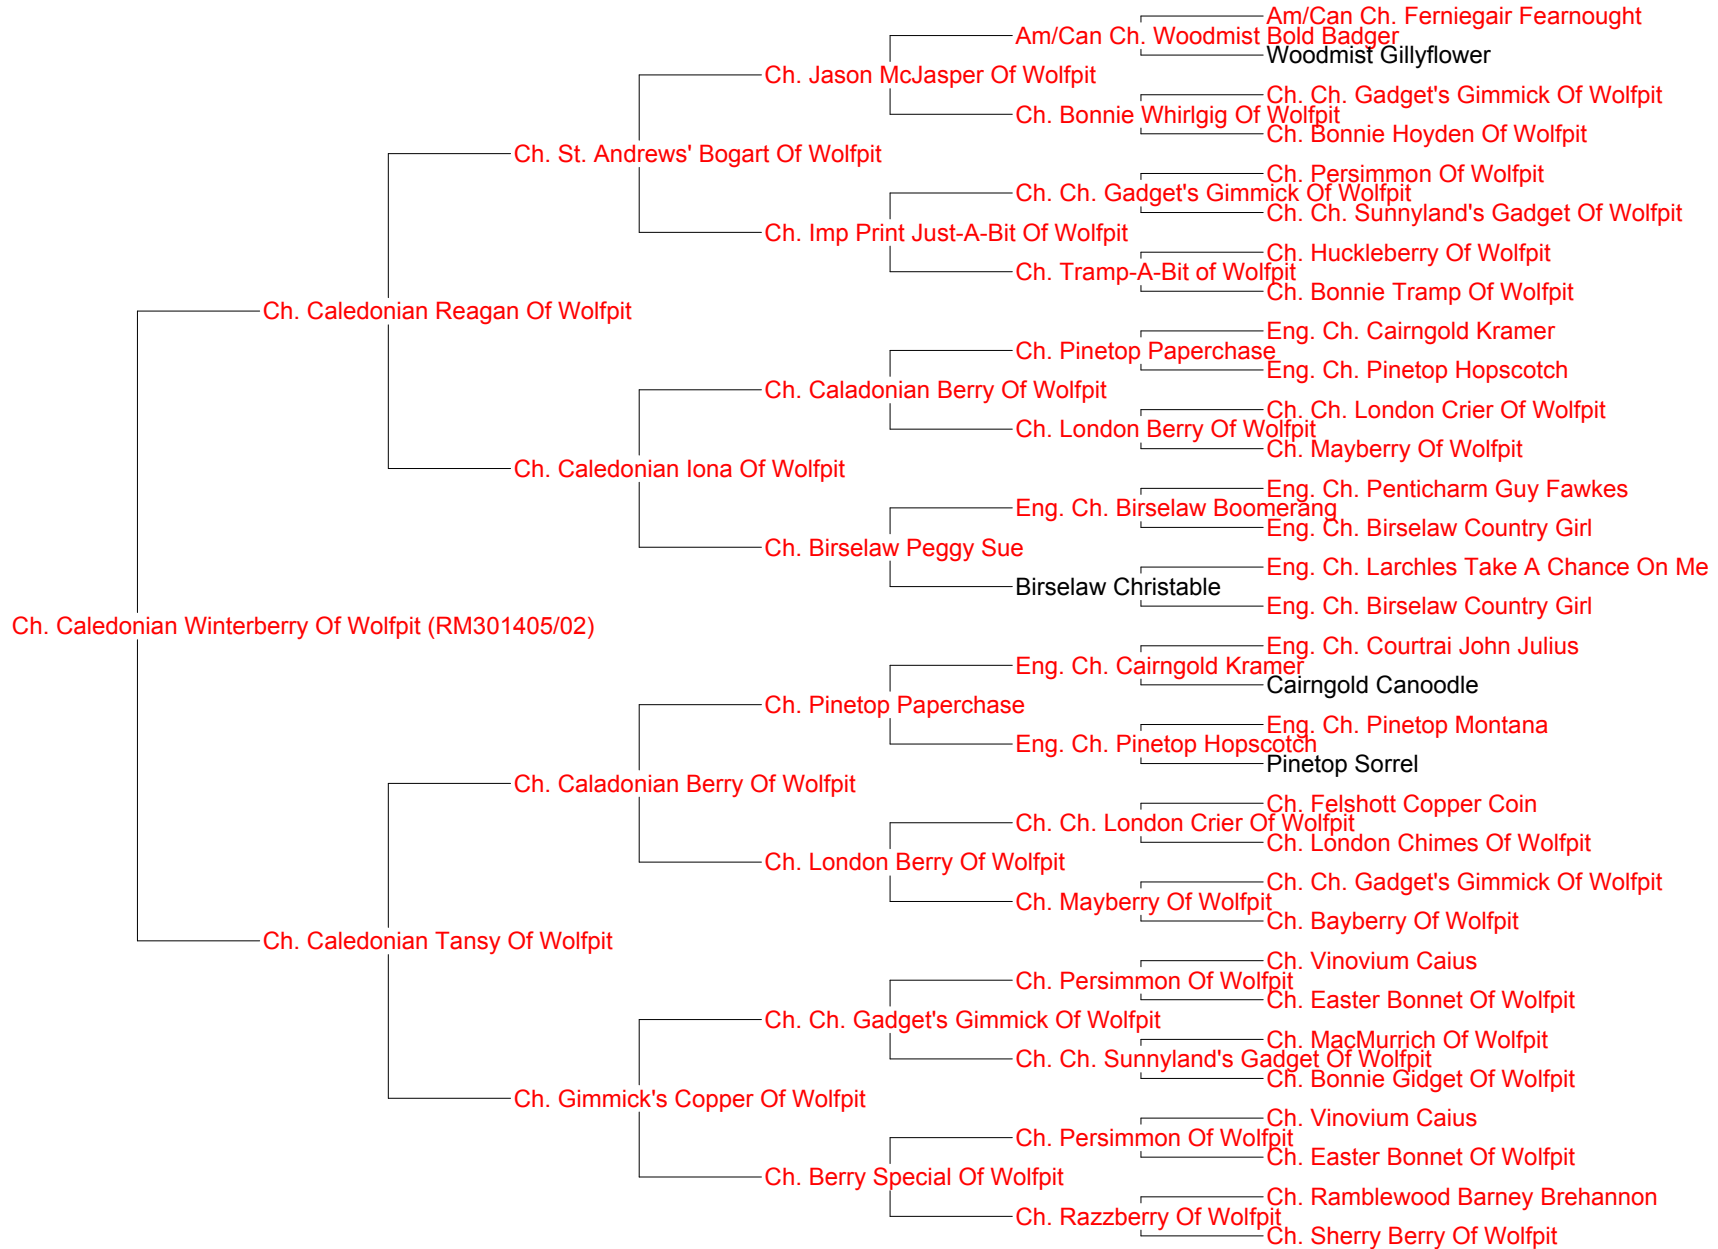

# Pedigree for Ch. Caledonian Winterberry Of Wolfpit

Date: \_\_\_\_\_