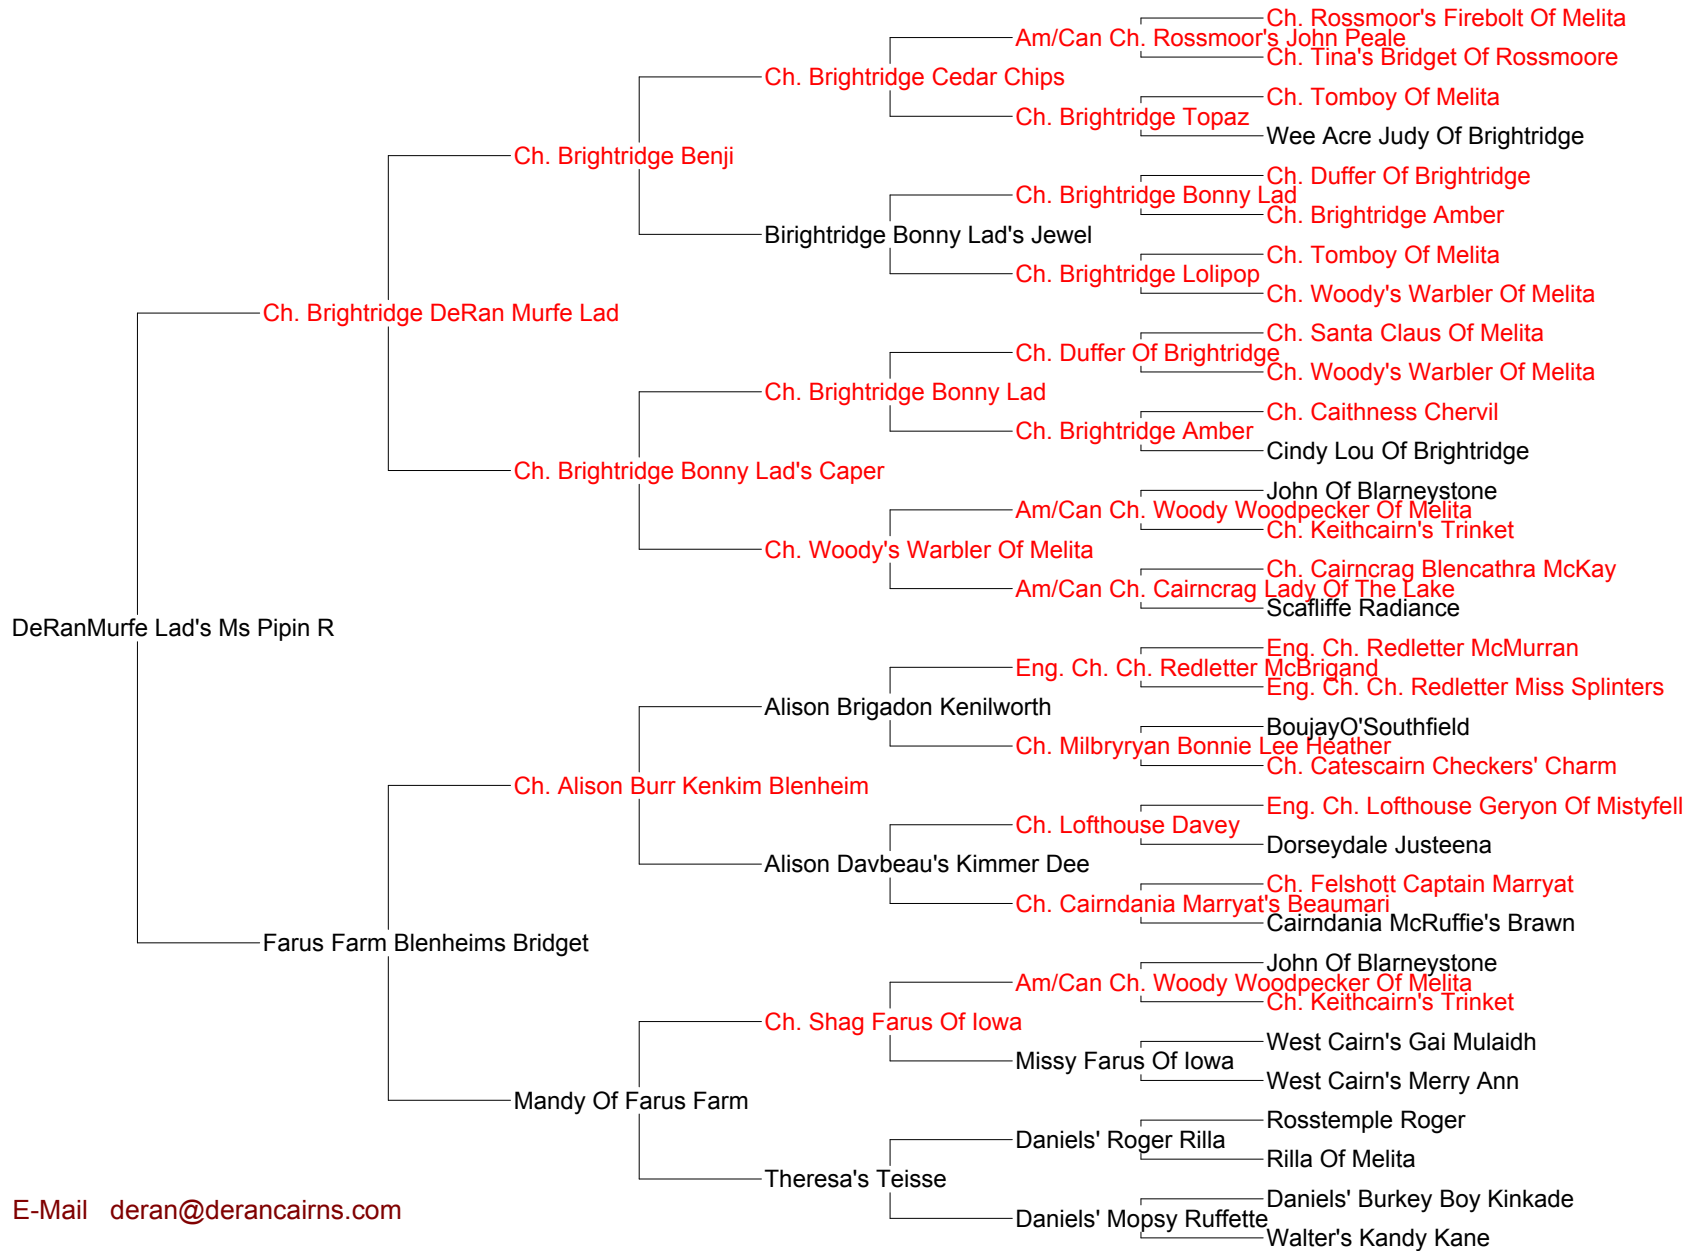

Pedigree for DeRanMurfe Lad's Ms Pipin R

E-Mail deran@derancairns.com

Date: _____